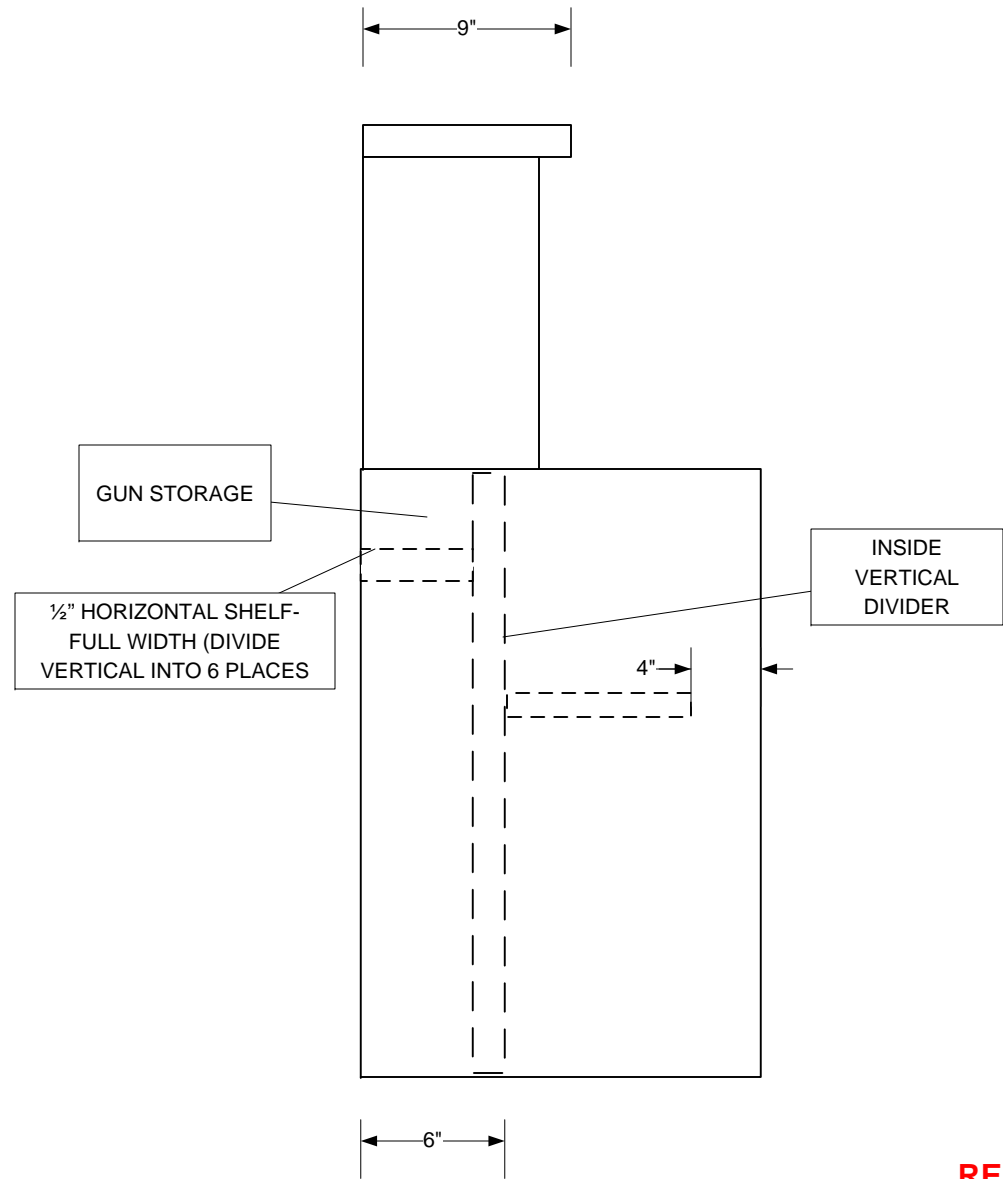

CASTERS:
GRAINGER
1G095 (SWIVEL)
1G098 (FIXED)

DEPTH OF
BOX 24"

PAINT FINISH-
SHERWIN
WILLIAMS
"CARDBOARD"
6124 OIL BASED

TRIMM H JONES trimm39@gmail.com		TB JONES		
		RELOADING BENCH FOR HOME		
SIZE	DATE	DWG NO	REV	
	12/17/11	GUN PLANS 01		
SCALE	1" = 1'-0"	SHEET	1 OF 4	

**REAR
VIEW**

TRIMM H JONES trimm39@gmail.com				
	RELOADING BENCH FOR HOME			
	SIZE	DATE	DWG NO	REV
		12/17/11	GUN PLANS 01	
	SCALE	1" = 1'-0"	SHEET	2 OF 4

TRIMM H JONES trimm39@gmail.com	TB JONES			
	PICTURES OF HOME RELOADING BENCH			
	SIZE	DATE	DWG NO	REV
		12/17/11	GUN PLANS 01	
	SCALE	1" = 1'-0"	SHEET	3 OF 4

TRIMM H JONES trimm39@gmail.com		TB JONES		
		RELOADING BENCH FOR HOME		
SIZE	DATE	DWG NO	REV	
	12/17/11	GUN PLANS 01		
SCALE	1" = 1'-0"	SHEET	4 OF 4	